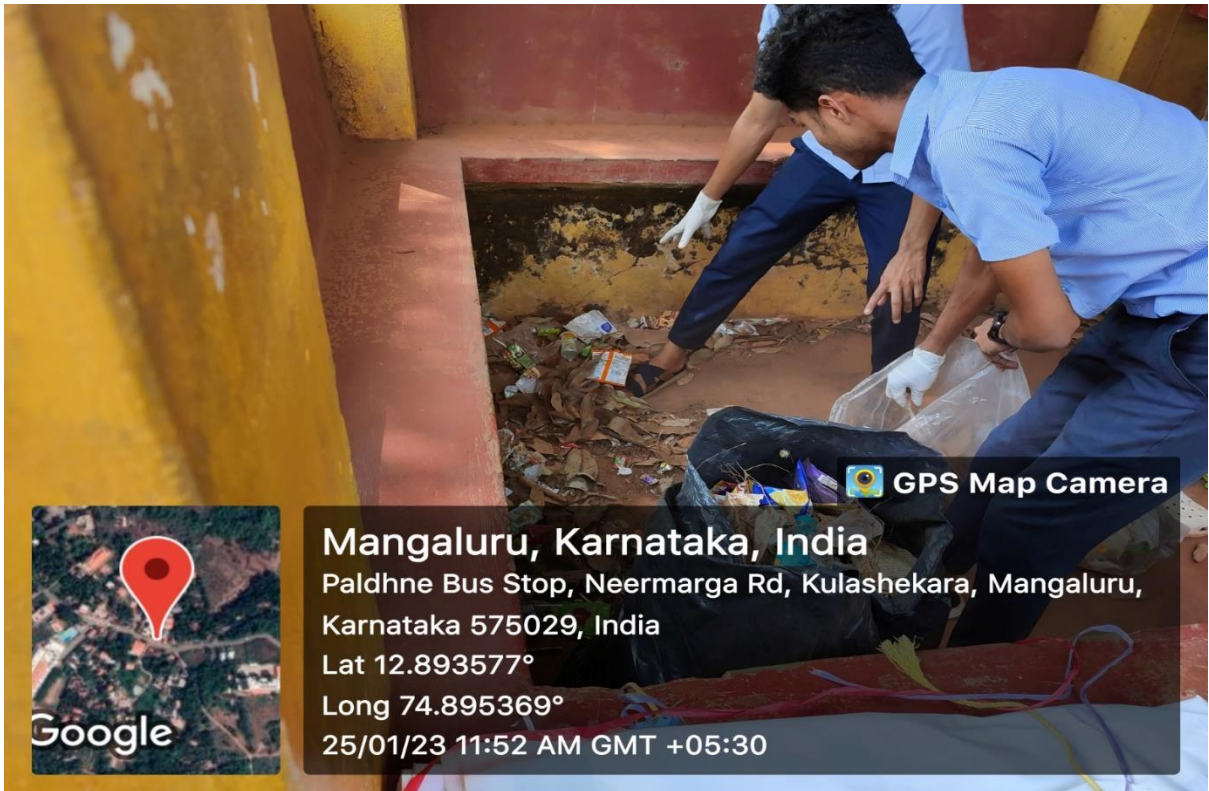

Mangaluru, Karnataka, India

Paldhne Bus Stop, Neermarga Rd, Kulashekara, Mangaluru,
Karnataka 575029, India

Lat 12.893577°

Long 74.895369°

25/01/23 11:52 AM GMT +05:30

Google

GPS Map Camera